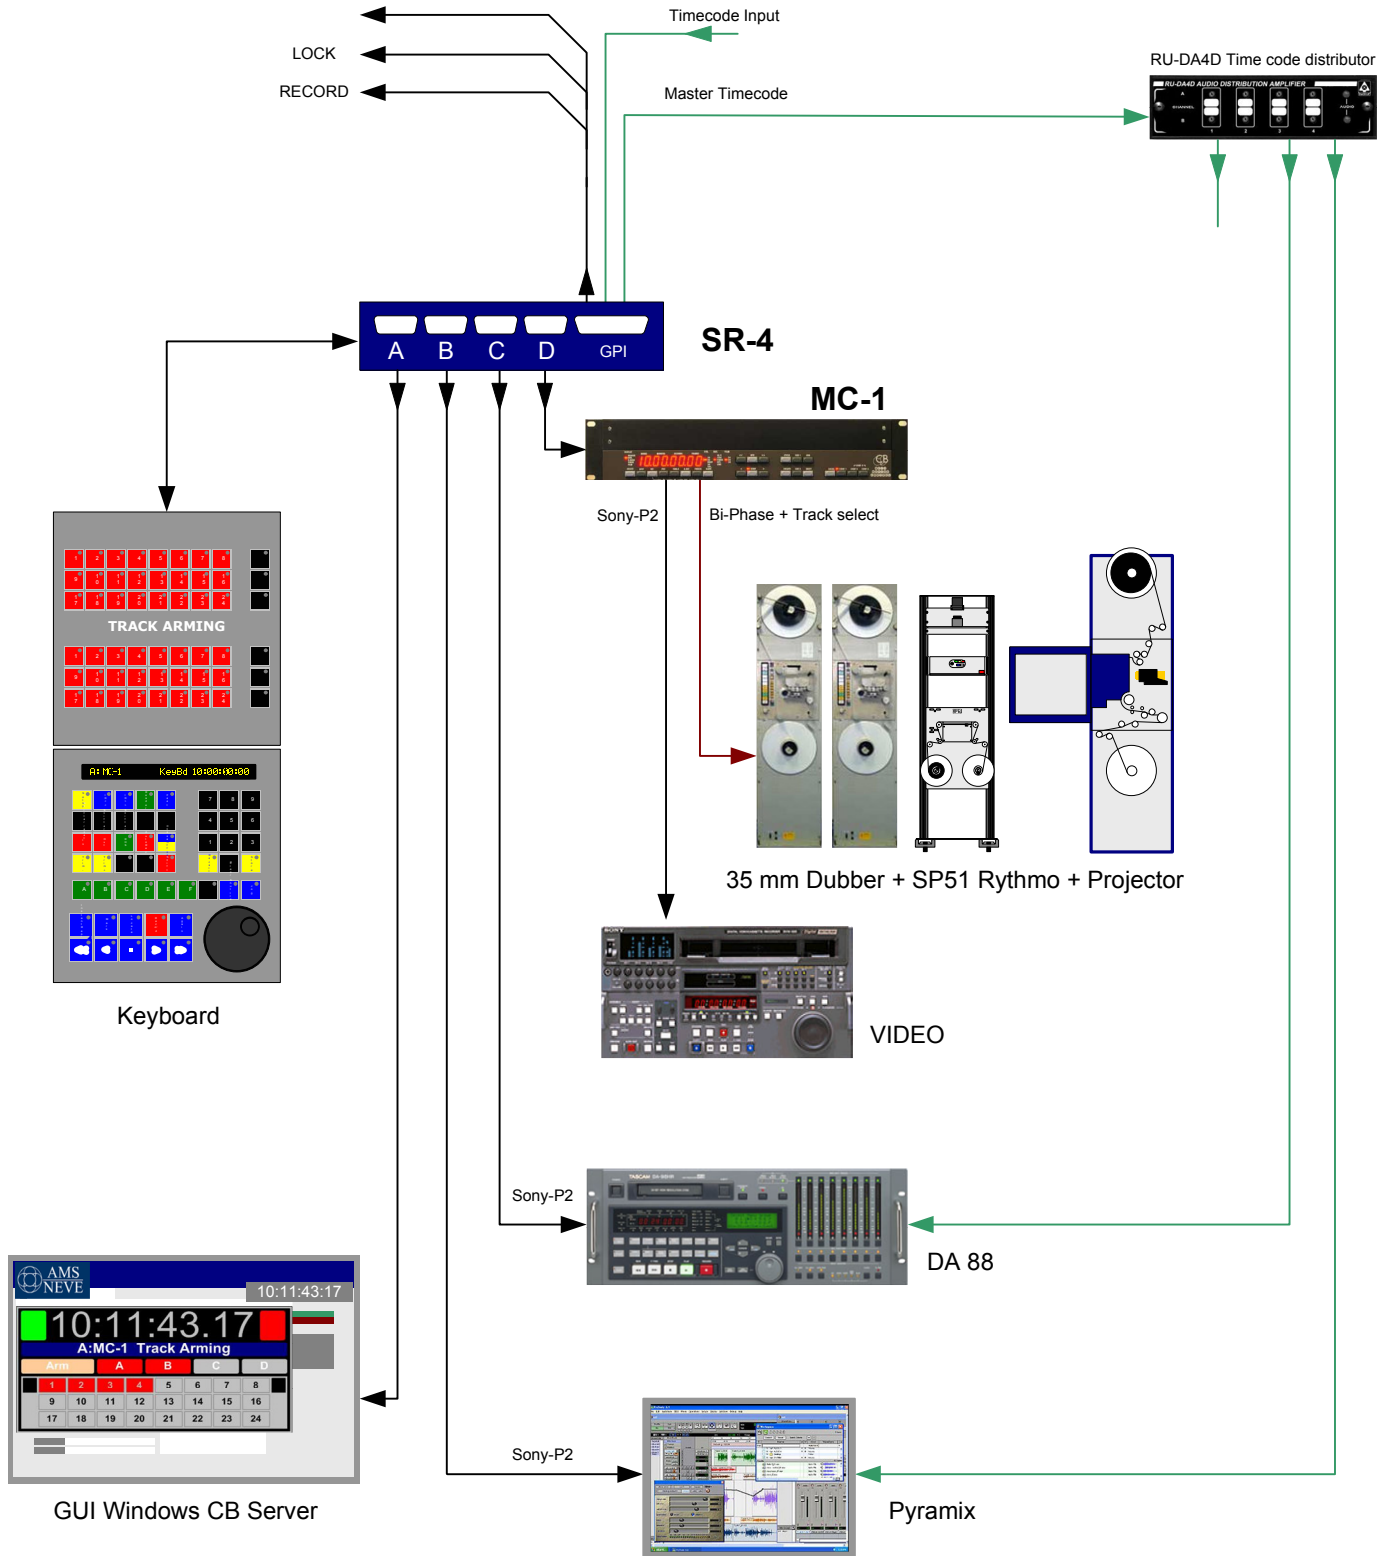

SR CONTROL SYSTEM FOR AMS DFC STUDIO DE ST OUEN

Note: all units require video syncs