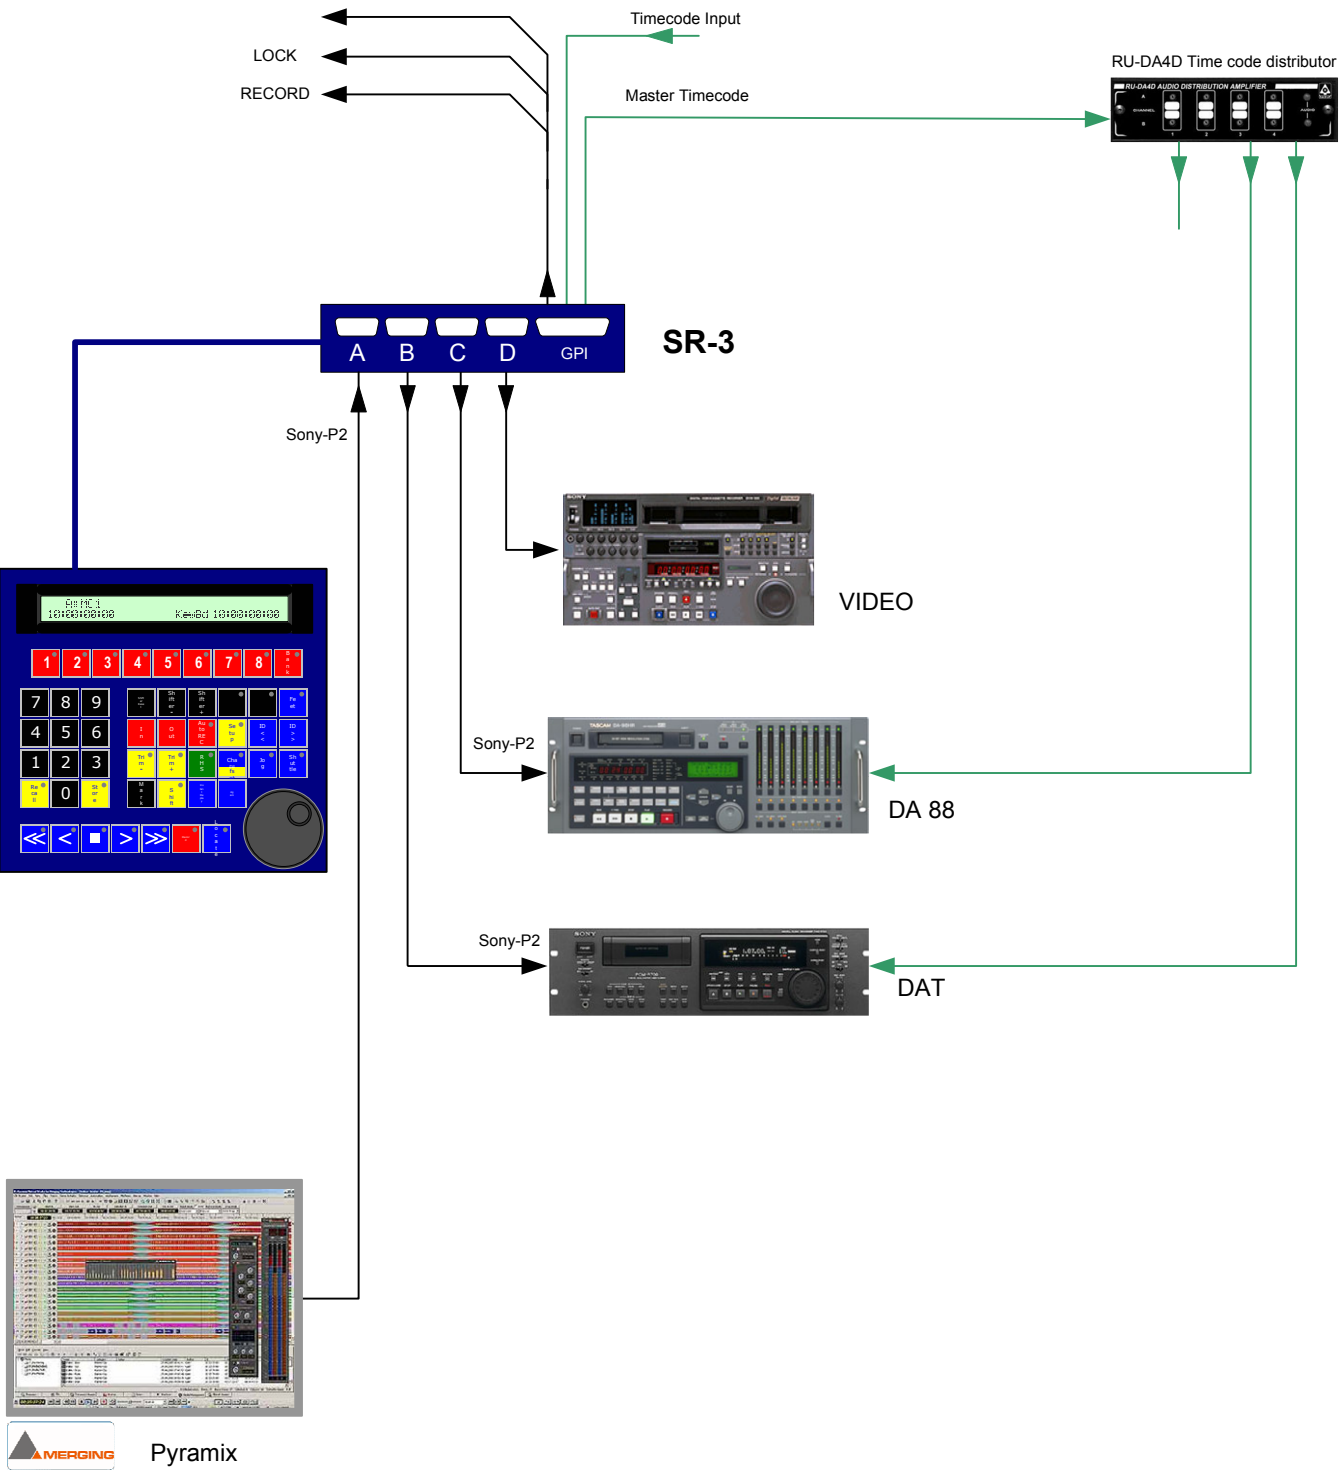

SR CONTROL SYSTEM FOR DAW PYRAMIX

Note: all units require video syncs